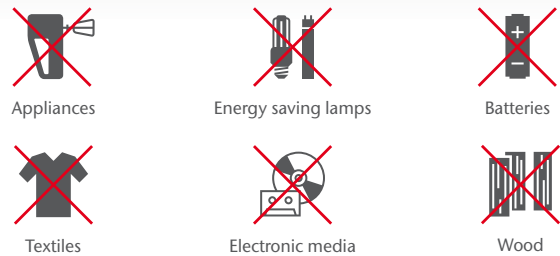

Single collection of recyclables

The yellow bin and the orange box are now one

Since 2013 there has been a single recycling bin. You will no longer have to distinguish between yellow and orange. Packaging and other articles made of plastic, metal or composite materials can now be disposed of together. Yellow sacks will also be treated as recycling sacks.

This may go in the recycling bin:

Plastics

- Pots, e.g. yogurt, margarine tubs
- Plastic bottles, such as cleaning agent, washing-up liquid and detergent bottles, juice bottles
- Items such as watering cans, plastic bowls, toys
- Films, such as wrapping, plastic bags
- Foams, such as Styrofoam trays for food

Metals

- Drinks cans, food cans, bottle caps
- Pots, tools, utensils, screws
- Aluminium foil, lids and trays

Composite packaging

- Drinks cartons
- Pharmaceutical blister packs (empty)

This may not go in the recycling bin:

These objects can be recycled as before in the following ways:

- **Recycling depots:** for all materials shown
- **Bulky waste:** as part of a bulky waste collection – the collection of electrical appliances is also possible
- **Retail points:** e.g. for batteries or energy-saving lamps
- **Old clothes** or donations to charities: for textiles in good condition
- **Exchange and giveaway service:** for items in good condition that are too good to throw away: www.BSR.de/Verschenkmarkt